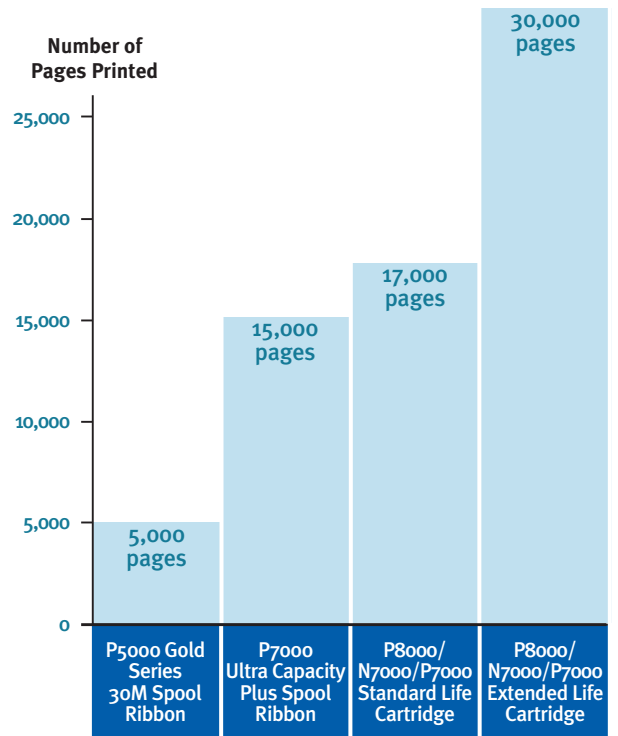

Page Yield Per Cartridge*

* Cost Per Page Comparison and Page Yield Per Cartridge based on ISO LSA Page, 8.5" x 11" letter-size, approximately 5% page coverage.