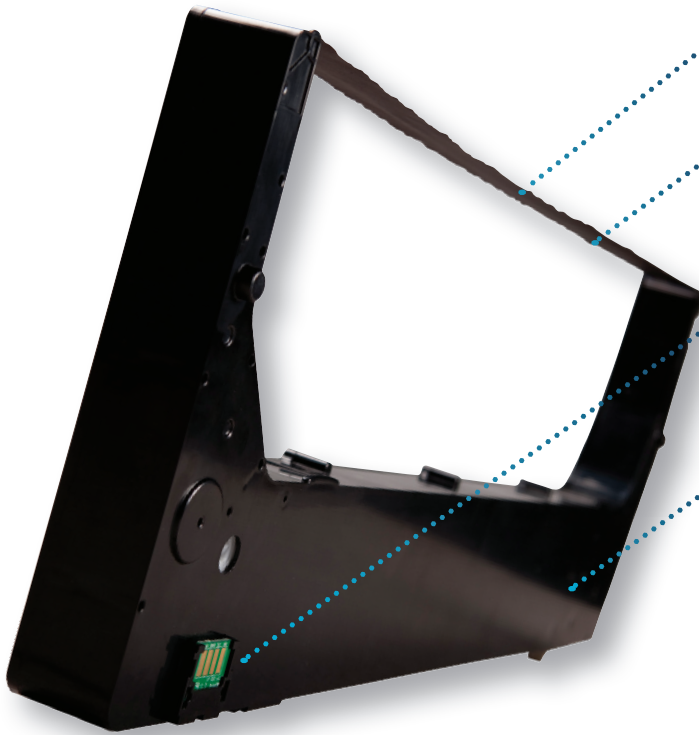

Printronix P8000/N7000/P7000 Cartridge Consumables

The Printronix Cartridge Series of Line Matrix Printers provides a flexible design, adaptable functionality and manageable savings including the lowest cost for consumables and total cost of ownership.

- **LONGER LASTING INK** = Fewer ribbon changes yield more productivity and contribute to a lower cost of ownership.
- **LEADING EDGE RIBBON TECHNOLOGY** = Less IT interventions reduce downtime, with a patented ribbon jam prevention system. The high-density ribbon yields a longer life and a darker print quality.
- **EMBEDDED MICROCHIP** = Provides precise, integrated control over ribbon life, print quality and operating costs. Productivity is improved by preventing interruptions of long print runs.
- **CARTRIDGE RIBBON DESIGN** = With the self contained cartridge ribbon, changing ribbons is easier, cleaner and faster when compared to spool and laser printers.
- **BACKWARDS COMPATIBILITY** = Ribbon cartridges for the P8000 are backwards compatible with N7000 and P7000 printers for reduced inventory management cost and simplified ordering.
- **ENVIRONMENTAL ADVANTAGE** = Line matrix consumables are greener than serial or laser printer consumables, and are able to print on papers and forms with a higher percentage of recycled content.

UP TO 30% IMPROVEMENT IN CONSUMABLE COST PER PAGE In comparison to the previous generation line matrix spool ribbon, cartridge ribbons are a major improvement. The cartridge ribbon does more with less, yielding a longer print life and a more uniform print quality. It is easier to use, cleaner and requires no special user technical skills, reducing labor costs. And compared to laser technology, line matrix offers far better environmental advantages by producing less waste.