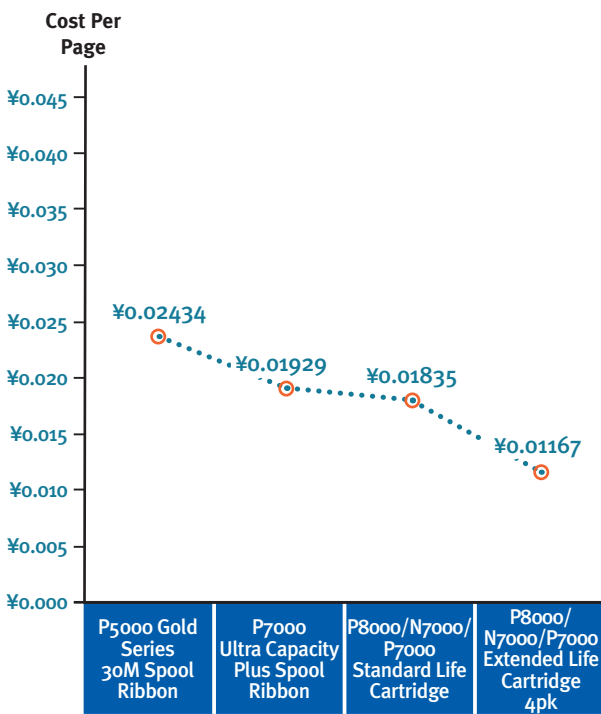

Cost Per Page Comparison*